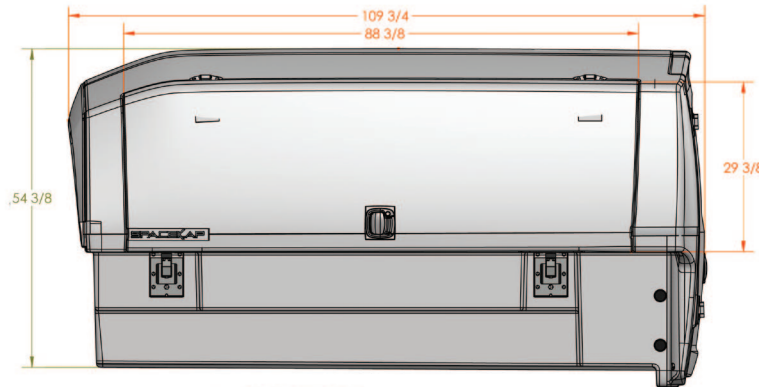

SPACEKAP™
TRANSFERABLE SERVICE BODIES

WILD

The SpaceKap Wild is available in both 6 and 8 foot lengths and is also offered with or without side access doors. The Wild offers an unrivaled 320° of access to your equipment. The side door opening on our 8 foot version is an amazing 24" high by 84" wide. That combined with 40/60 rear doors, a Space-Slide sliding tray and/or one our Quick Ship Packages, will give you instant access to any part of your cargo.

	WILD 6	WILD 8
Interior Height	53"	53"
Width on Floor	49.5"	49.5"
Length on Floor	82"	98"
Weight	535 lbs	625 lbs

MONEY SAVINGS

TRANSFERABLE

EFFICIENT

QUICK DELIVERY

FOUR LOCATIONS TO SERVE YOU:

4528 - 55 Ave. NW, Edmonton AB T6B 3S2
 #105 - 10711 - 74 St. SE, Calgary, AB T2C 5T2
 101 - 30923 Wheel Ave. Abbotsford BC V2T 6G7
 Unit 109, 3380 S Power Rd. Gilbert, AZ 85234