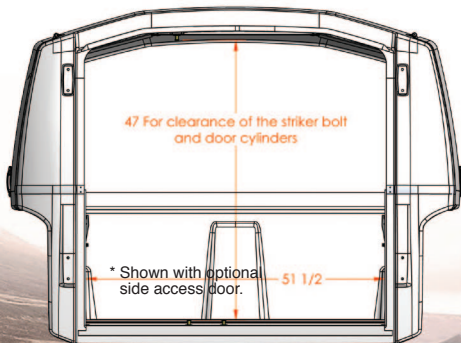

SPACEKAP™
TRANSFERABLE SERVICE BODIES

WILD

The SpaceKap Wild is available in both 6 and 8 foot lengths and is also offered with or without side access doors. The Wild offers an unrivaled 320° of access to your equipment. The side door opening on our 8 foot version is an amazing 24" high by 84" wide. That combined with 40/60 rear doors, a Space-Slide sliding tray and/or one our Quick Ship Packages, will give you instant access to any part of your cargo.

	WILD 6	WILD 8
Interior Height	53"	53"
Width on Floor	49.5"	49.5"
Length on Floor	82"	98"
Weight	535 lbs	625 lbs

MONEY SAVINGS

TRANSFERABLE

EFFICIENT

QUICK DELIVERY

FOUR LOCATIONS TO SERVE YOU:

4528 - 55 Ave. NW, Edmonton AB T6B 3S2
 #105 - 10711 - 74 St. SE, Calgary, AB T2C 5T2
 101 - 30923 Wheel Ave. Abbotsford BC V2T 6G7
 Unit 109, 3380 S Power Rd. Gilbert, AZ 85234