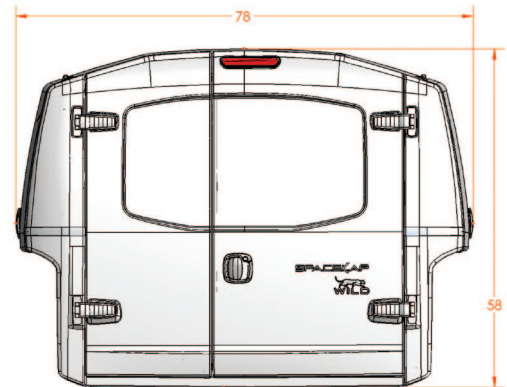

SPACEKAP™
TRANSFERABLE SERVICE BODIES

WILD

The SpaceKap Wild is available in both 6 and 8 foot lengths and is also offered with or without side access doors. The Wild offers an unrivaled 320° of access to your equipment. The side door opening on our 8 foot version is an amazing 24" high by 84" wide. That combined with 40/60 rear doors, a Space-Slide sliding tray and/or one our Quick Ship Packages, will give you instant access to any part of your cargo.

	WILD 6	WILD 8
Interior Height	53"	53"
Width on Floor	49.5"	49.5"
Length on Floor	82"	98"
Weight	535 lbs	625 lbs

MONEY SAVINGS

TRANSFERABLE

EFFICIENT

QUICK DELIVERY

FOUR LOCATIONS TO SERVE YOU:

4528 - 55 Ave. NW, Edmonton AB T6B 3S2
 #105 - 10711 - 74 St. SE, Calgary, AB T2C 5T2
 101 - 30923 Wheel Ave. Abbotsford BC V2T 6G7
 Unit 109, 3380 S Power Rd. Gilbert, AZ 85234