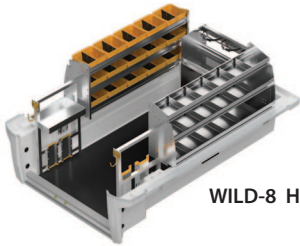

OPTIONAL EQUIPMENT

WILD-8 HVAC PACKAGE