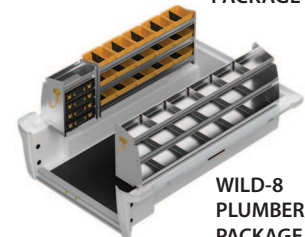

SPACEKAP™
TRANSFERABLE SERVICE BODIES

WILD

The SpaceKap Wild is available in both 6 and 8 foot lengths and is also offered with or without side access doors. The Wild offers an unrivaled 320° of access to your equipment. The side door opening on our 8 foot version is an amazing 24" high by 84" wide. That combined with 40/60 rear doors, a Space-Slide sliding tray and/or one our Quick Ship Packages, will give you instant access to any part of your cargo.

OPTIONAL EQUIPMENT

WILD-8 HVAC PACKAGE

WILD-8 CONTRACTOR BASIC PACKAGE

WILD-8 CONTRACTOR PACKAGE

WILD-8 PLUMBER/ELECTRICIAN PACKAGE WITHOUT BINS

WILD-8 PLUMBER/ELECTRICIAN PACKAGE WITH BINS

SLIDING CARGO BEDS