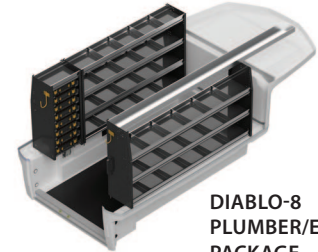

DIABLO-8
PLUMBER/ELECTRICIAN
PACKAGE