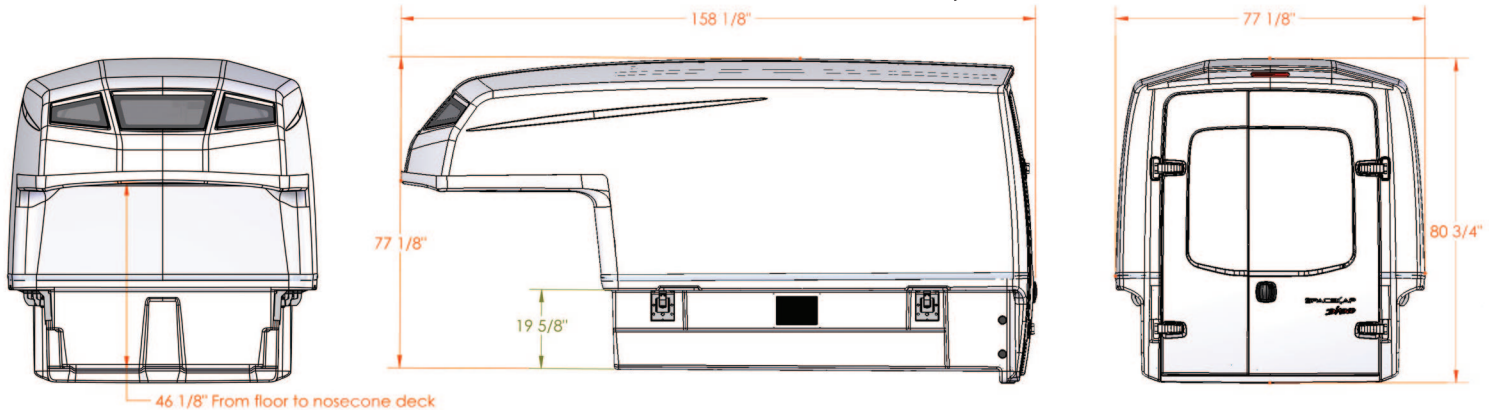

### DIABLO

The SpaceKap Diablo offers the largest interior volume available in the industry while being exceedingly aerodynamic. With an interior height of 6'3" all your employees will be able to stand up straight in this utility service body. Natural lighting from our skylights located at the front and standard energy-efficient LED lighting, 40/60 rear doors make the Diablo a benchmark in the industry.

	DIABLO 6	DIABLO 8
Interior Height	75"	75"
Width on Floor	49.5"	49.5"
Length on Floor	82"	98"
Weight	725 lbs	825 lbs

MONEY SAVINGS

TRANSFERABLE

EFFICIENT

QUICK DELIVERY