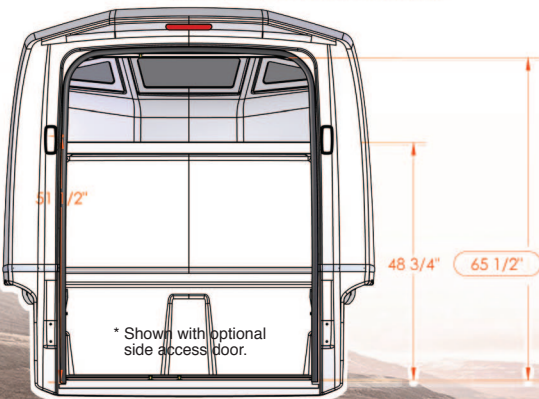

### DIABLO

The SpaceKap Diablo offers the largest interior volume available in the industry while being exceedingly aerodynamic. With an interior height of 6'3" all your employees will be able to stand up straight in this utility service body. Natural lighting from our skylights located at the front and standard energy-efficient LED lighting, 40/60 rear doors make the Diablo a benchmark in the industry.

	DIABLO 6	DIABLO 8
Interior Height	75"	75"
Width on Floor	49.5"	49.5"
Length on Floor	82"	98"
Weight	725 lbs	825 lbs

MONEY SAVINGS

TRANSFERABLE

EFFICIENT

QUICK DELIVERY