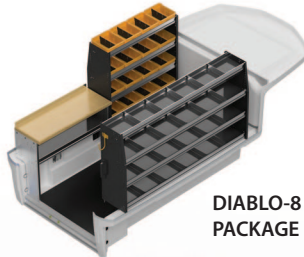

### DIABLO

The SpaceKap Diablo offers the largest interior volume available in the industry while being exceedingly aerodynamic. With an interior height of 6'3" all your employees will be able to stand up straight in this utility service body. Natural lighting from our skylights located at the front and standard energy-efficient LED lighting, 40/60 rear doors make the Diablo a benchmark in the industry.

## OPTIONAL EQUIPMENT

\* Shown with options.

DIABLO-8  
CONTRACTOR PACKAGE

DIABLO-8  
PLUMBER/ELECTRICIAN  
PACKAGE

DIABLO-8 WORKSTATION  
PACKAGE

DIABLO-8 HVAC PACKAGE

WORK LIGHTS

INVERTERS