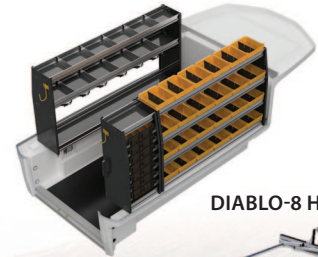

EXPERT^{TEC}

Innovative Commercial Vehicle Equipment

SPACEKAP™
TRANSFERABLE SERVICE BODIES

Standard Features:

- Transferable
- 40/60 rear doors
- Slam latch system
- Electric door locks
- Integrated rain gutter
- Integrated skylights
- 12V plug
- High UV resistant SK-Gelcoat
- LED lighting
- 1/4" rubber mat
- Universal design/fit
- Over 45 years experience

DIABLO

OPTIONAL EQUIPMENT

* Shown with options.

FOUR LOCATIONS TO SERVE YOU:

4528 - 55 Ave. NW, Edmonton AB T6B 3S2
#105 - 10711 - 74 St. SE, Calgary, AB T2C 5T2
101 - 30923 Wheel Ave. Abbotsford BC V2T 6G7
Unit 109, 3380 S Power Rd. Gilbert, AZ 85234

T: 780-435-6466
T: 403-720-6467
T: 604-262-3849
T: 480-660-8422

Toll Free: 1-888-435-6466
E: sales@expertec.ca
Canadian Website: expertec.ca
US Website: expertec.net