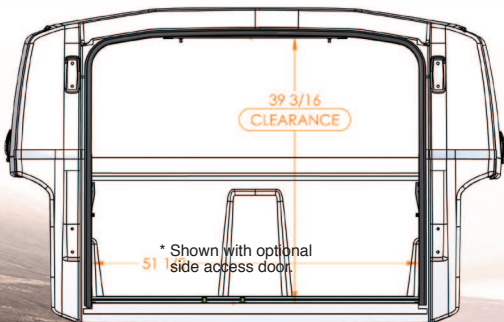

SPACEKAP™
TRANSFERABLE SERVICE BODIES

COMPAK

COMPAK

Our SpaceKap Compak model was designed to give you 320° of accessibility to maximize internal space. The ergonomic design of this transferable service body allows you to work completely from the outside. This reduces the need to hunch over thus saving you potential back injury.

	COMPAK 6	COMPAK 8
Interior Height	44"	44"
Width on Floor	49.5"	49.5"
Length on Floor	82"	98"
Weight	560 lbs	650 lbs

MONEY SAVINGS

TRANSFERABLE

EFFICIENT

QUICK DELIVERY

FOUR LOCATIONS TO SERVE YOU:

4528 - 55 Ave. NW, Edmonton AB T6B 3S2
 #105 - 10711 - 74 St. SE, Calgary, AB T2C 5T2
 101 - 30923 Wheel Ave. Abbotsford BC V2T 6G7
 Unit 109, 3380 S Power Rd. Gilbert, AZ 85234