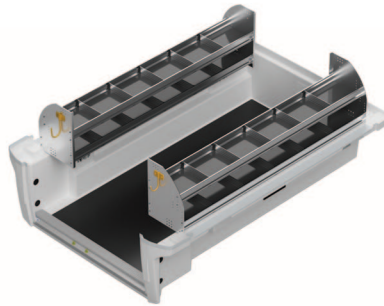

**COMPAK-8
CONTRACTOR PACKAGE**