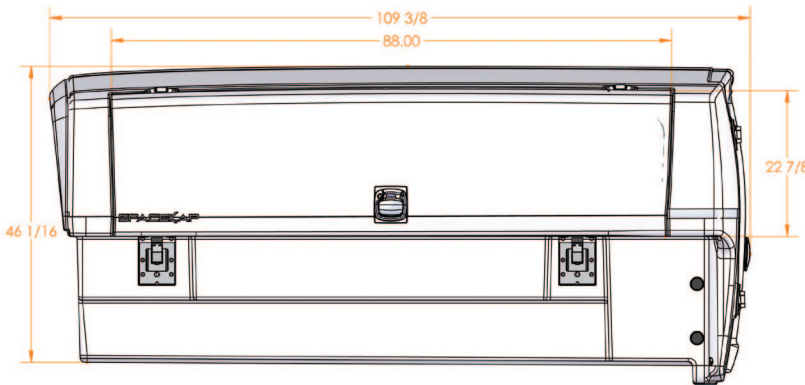

SPACEKAP™
TRANSFERABLE SERVICE BODIES

COMPAK

COMPAK

Our SpaceKap Compak model was designed to give you 320° of accessibility to maximize internal space. The ergonomic design of this transferable service body allows you to work completely from the outside. This reduces the need to hunch over thus saving you potential back injury.

	COMPAK 6	COMPAK 8
Interior Height	44"	44"
Width on Floor	49.5"	49.5"
Length on Floor	82"	98"
Weight	560 lbs	650 lbs

MONEY SAVINGS

TRANSFERABLE

EFFICIENT

QUICK DELIVERY

FOUR LOCATIONS TO SERVE YOU:

4528 - 55 Ave. NW, Edmonton AB T6B 3S2
 #105 - 10711 - 74 St. SE, Calgary, AB T2C 5T2
 101 - 30923 Wheel Ave. Abbotsford BC V2T 6G7
 Unit 109, 3380 S Power Rd. Gilbert, AZ 85234