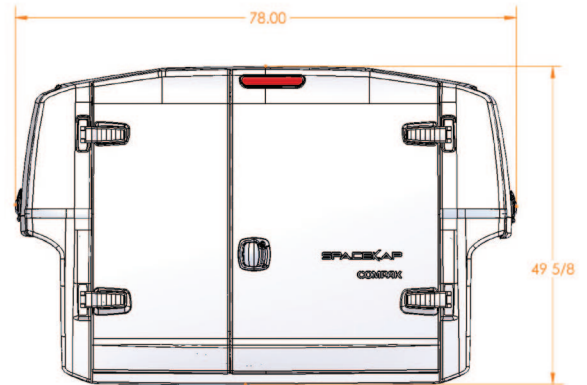

SPACEKAP™
TRANSFERABLE SERVICE BODIES

COMPAK

COMPAK

Our SpaceKap Compak model was designed to give you 320° of accessibility to maximize internal space. The ergonomic design of this transferable service body allows you to work completely from the outside. This reduces the need to hunch over thus saving you potential back injury.

	COMPAK 6	COMPAK 8
Interior Height	44"	44"
Width on Floor	49.5"	49.5"
Length on Floor	82"	98"
Weight	560 lbs	650 lbs

MONEY SAVINGS

TRANSFERABLE

EFFICIENT

QUICK DELIVERY

FOUR LOCATIONS TO SERVE YOU:

4528 - 55 Ave. NW, Edmonton AB T6B 3S2
 #105 - 10711 - 74 St. SE, Calgary, AB T2C 5T2
 101 - 30923 Wheel Ave. Abbotsford BC V2T 6G7
 Unit 109, 3380 S Power Rd. Gilbert, AZ 85234