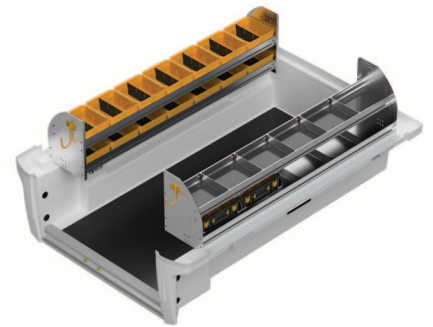

SPACEKAP™
TRANSFERABLE SERVICE BODIES

COMPAK

COMPAK

Our SpaceKap Compak model was designed to give you 320° of accessibility to maximize internal space. The ergonomic design of this transferable service body allows you to work completely from the outside. This reduces the need to hunch over thus saving you potential back injury.

COMPAK

* Shown with options.

OPTIONAL EQUIPMENT

* Shown with options.

**COMPAK-8
CONTRACTOR PACKAGE**

**COMPAK-8
PLUMBER/ELECTRICIAN PACKAGE**

SLIDING CARGO BEDS

INVERTERS