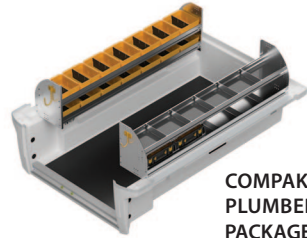

EXPERT^{TEC}

Innovative Commercial Vehicle Equipment

SPACEKAP^{TM}

TRANSFERABLE SERVICE BODIES

COMPAK

* Shown with optional side access door.

FOUR LOCATIONS TO SERVE YOU:

4528 - 55 Ave. NW, Edmonton AB T6B 3S2
#105 - 10711 - 74 St. SE, Calgary, AB T2C 5T2
101 - 30923 Wheel Ave. Abbotsford BC V2T 6G7
Unit 109, 3380 S Power Rd. Gilbert, AZ 85234

T: 780-435-6466
T: 403-720-6467
T: 604-262-3849
T: 480-660-8422

Toll Free: 1-888-435-6466
E: sales@expertec.ca
Canadian Website: expertec.ca
US Website: expertec.net