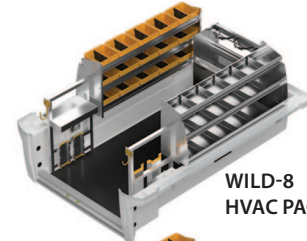

* Shown with optional side access door.

DIABLO

The SpaceKap Diablo offers the largest interior volume available in the industry while being exceedingly aerodynamic. With an interior height of 6'3" all your employees will be able to stand up straight in this utility service body. Natural lighting from our skylights located at the front and standard energy-efficient LED lighting, 40/60 rear doors make the Diablo a benchmark in the industry.

SPACEKAPTM

TRANSFERABLE SERVICE BODIES

COMPAK

COMPAK-8
CONTRACTOR PACKAGE

COMPAK-8
PLUMBER/ELECTRICIAN
PACKAGE

WILD-8
CONTRACTOR PACKAGE

WILD-8
HVAC PACKAGE

WILD-8
PLUMBER/ELECTRICIAN
PACKAGE WITHOUT BINS