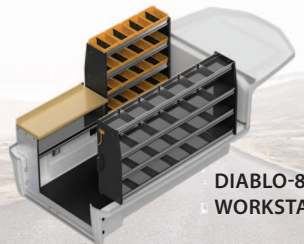

SPACEKAP™
TRANSFERABLE SERVICE BODIES

COMPAK

COMPAK

Our SpaceKap Compak model was designed to give you 320° of accessibility to maximize internal space. The ergonomic design of this transferable service body allows you to work completely from the outside. This reduces the need to hunch over thus saving you potential back injury.

WILD

The SpaceKap Wild is available in both 6 and 8 foot lengths and is also offered with or without side access doors. The Wild offers an unrivaled 320° of access to your equipment. The side door opening on our 8 foot version is an amazing 24" high by 84" wide. That combined with 40/60 rear doors, a Space-Slide sliding tray and/or one our Quick Ship Packages, will give you instant access to any part of your cargo.

* Shown with optional side access door.

DIABLO

The SpaceKap Diablo offers the largest interior volume available in the industry while being exceedingly aerodynamic. With an interior height of 6'3" all your employees will be able to stand up straight in this utility service body. Natural lighting from our skylights located at the front and standard energy-efficient LED lighting, 40/60 rear doors make the Diablo a benchmark in the industry.

WILD-8
PLUMBER/ELECTRICIAN
PACKAGE WITH BINS

* Shown with optional side access door.

DIABLO-8
CONTRACTOR PACKAGE

DIABLO-8
PLUMBER/ELECTRICIAN
PACKAGE

DIABLO-8
WORKSTATION PACKAGE

DIABLO-8
HVAC PACKAGE

FOUR LOCATIONS TO SERVE YOU: