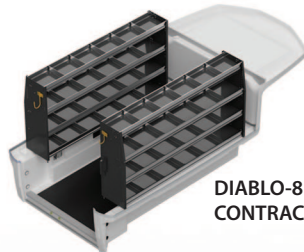

WILD-8
PLUMBER/ELECTRICIAN
PACKAGE WITHOUT BINS