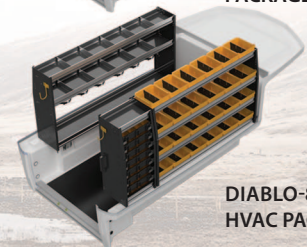

SPACEKAP™
TRANSFERABLE SERVICE BODIES

COMPAK

COMPAK

Our SpaceKap Compak model was designed to give you 320° of accessibility to maximize internal space. The ergonomic design of this transferable service body allows you to work completely from the outside. This reduces the need to hunch over thus saving you potential back injury.

* Shown with optional side access door.

DIABLO

The SpaceKap Diablo offers the largest interior volume available in the industry while being exceedingly aerodynamic. With an interior height of 6'3" all your employees will be able to stand up straight in this utility service body. Natural lighting from our skylights located at the front and standard energy-efficient LED lighting, 40/60 rear doors make the Diablo a benchmark in the industry.

WILD-8
PLUMBER/ELECTRICIAN
PACKAGE WITH BINS

* Shown with optional side access door.

DIABLO-8
CONTRACTOR PACKAGE

DIABLO-8
PLUMBER/ELECTRICIAN
PACKAGE

DIABLO-8
WORKSTATION PACKAGE

DIABLO-8
HVAC PACKAGE

FOUR LOCATIONS TO SERVE YOU: