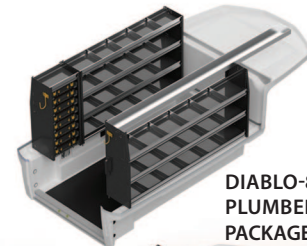

WILD

The SpaceKap Wild is available in both 6 and 8 foot lengths and is also offered with or without side access doors. The Wild offers an unrivaled 320° of access to your equipment. The side door opening on our 8 foot version is an amazing 24" high by 84" wide. That combined with 40/60 rear doors, a Space-Slide sliding tray and/or one our Quick Ship Packages, will give you instant access to any part of your cargo.

* Shown with optional side access door.

DIABLO

The SpaceKap Diablo offers the largest interior volume available in the industry while being exceedingly aerodynamic. With an interior height of 6'3" all your employees will be able to stand up straight in this utility service body. Natural lighting from our skylights located at the front and standard energy-efficient LED lighting, 40/60 rear doors make the Diablo a benchmark in the industry.

SPACEKAPTM

TRANSFERABLE SERVICE BODIES

COMPAK

COMPAK-8
CONTRACTOR PACKAGE

COMPAK-8
PLUMBER/ELECTRICIAN
PACKAGE

WILD-8
CONTRACTOR PACKAGE

WILD-8
HVAC PACKAGE

WILD-8
PLUMBER/ELECTRICIAN
PACKAGE WITHOUT BINS

WILD-8
PLUMBER/ELECTRICIAN
PACKAGE WITH BINS

* Shown with optional side access door.

DIABLO-8
CONTRACTOR PACKAGE

DIABLO-8
PLUMBER/ELECTRICIAN
PACKAGE

DIABLO-8
WORKSTATION PACKAGE

DIABLO-8
HVAC PACKAGE

FOUR LOCATIONS TO SERVE YOU: