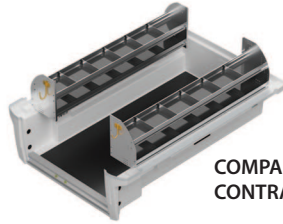

COMPAK-8
CONTRACTOR PACKAGE